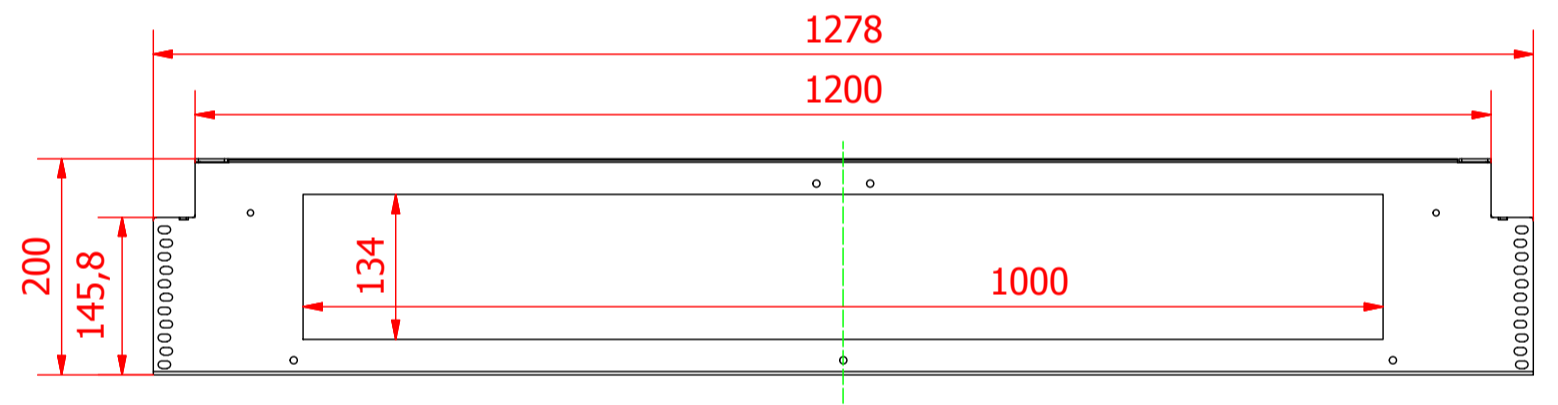

CODICE/CODE: 3000-1C6

(MODULO CANALA LINEARE 600mm/LINEAR CABLE TRAY MODULE 600mm)

CODICE/CODE: 3000-1C8

(MODULO CANALA LINEARE 800mm/LINEAR CABLE TRAY MODULE 800mm)

VISTA RETRO/REAR VIEW

VISTA ALTO/TOP VIEW

CODICE/CODE: 3000-1C10

(MODULO CANALA LINEARE 1000mm/LINEAR CABLE TRAY MODULE 1000mm)

CODICE/CODE: 3000-1C12

(MODULO CANALA LINEARE 1200mm/LINEAR CABLE TRAY MODULE 1200mm)

VISTA RETRO/REAR VIEW

VISTA ALTO/TOP VIEW

VISTA LATO/SIDE VIEW

UNIONE CANALE LINEARI / LINEAR CABLE TRAY UNION

VISTA 3D /3D VIEW

VISTA 3D PANNELLO DI CHIUSURA /3D VIEW CLOSING PANEL

Note/Notes :

- * Vite per top in HPL/Screw for HPL top (spessore/thickness 14 e 18mm).
- ** Vite per top in laminato truciolare/Screw for top with chipboard top (spessore/thickness 25mm)