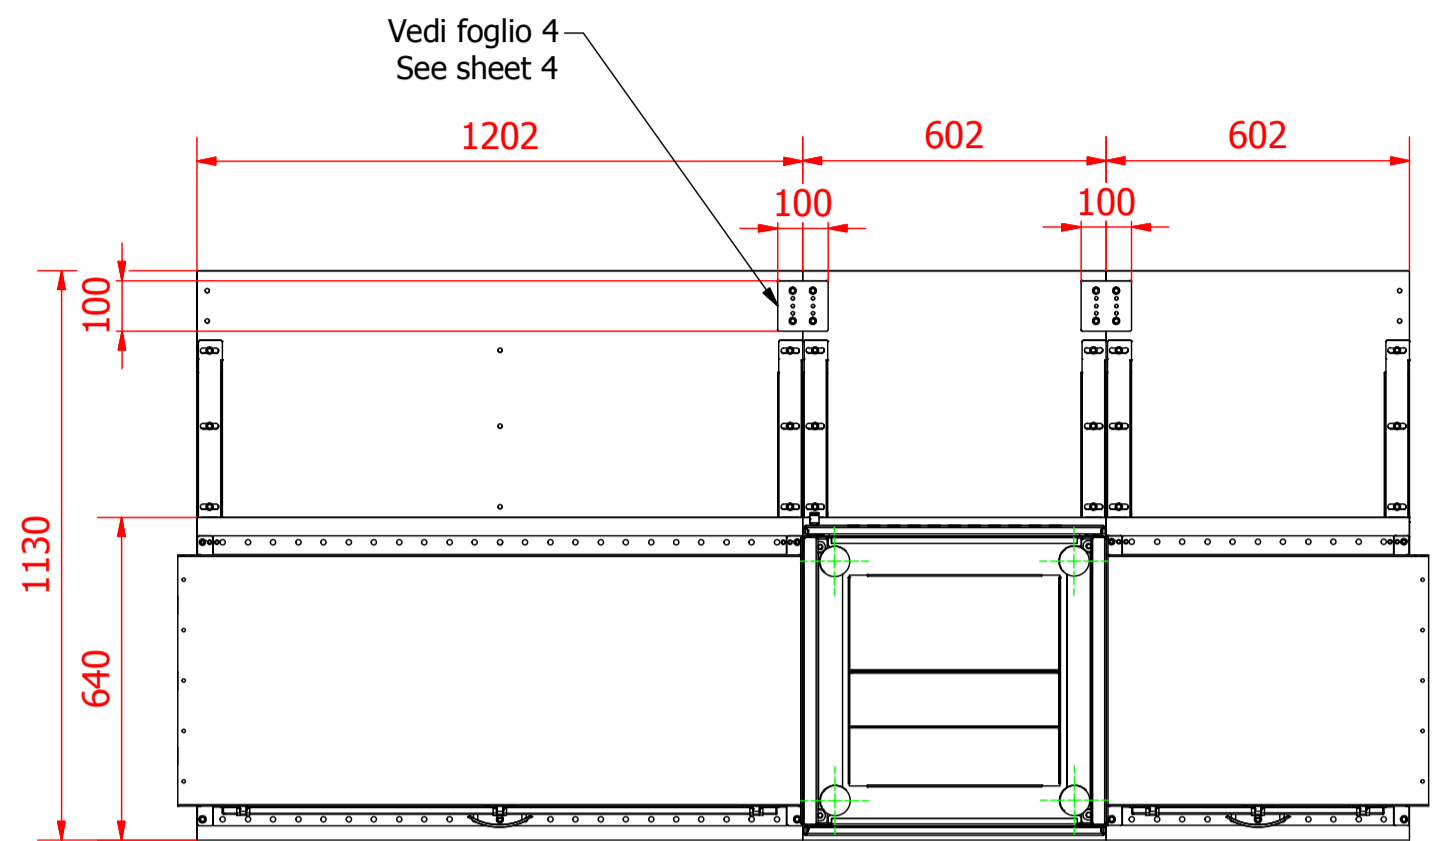

MASSIMA COMPOSIZIONE PER SPEDIZIONE / MAXIMUM COMPOSITION FOR SHIPMENT

CODICE/CODE: 3000-1C12-1M6-1C6

1 CANALA LINEARE 1200,1 MODULO LINEARE 600,1 CANALA LINEARE 600mm
1 LINEAR CABLE TRAY 1200,1 LINEAR MODULES 600,1 LINEAR CABLE TRAY 600mm

VISTA FRONTE / FRONT VIEW

VISTA DAL BASSO / BOTTOM VIEW

Per esempio / For example: