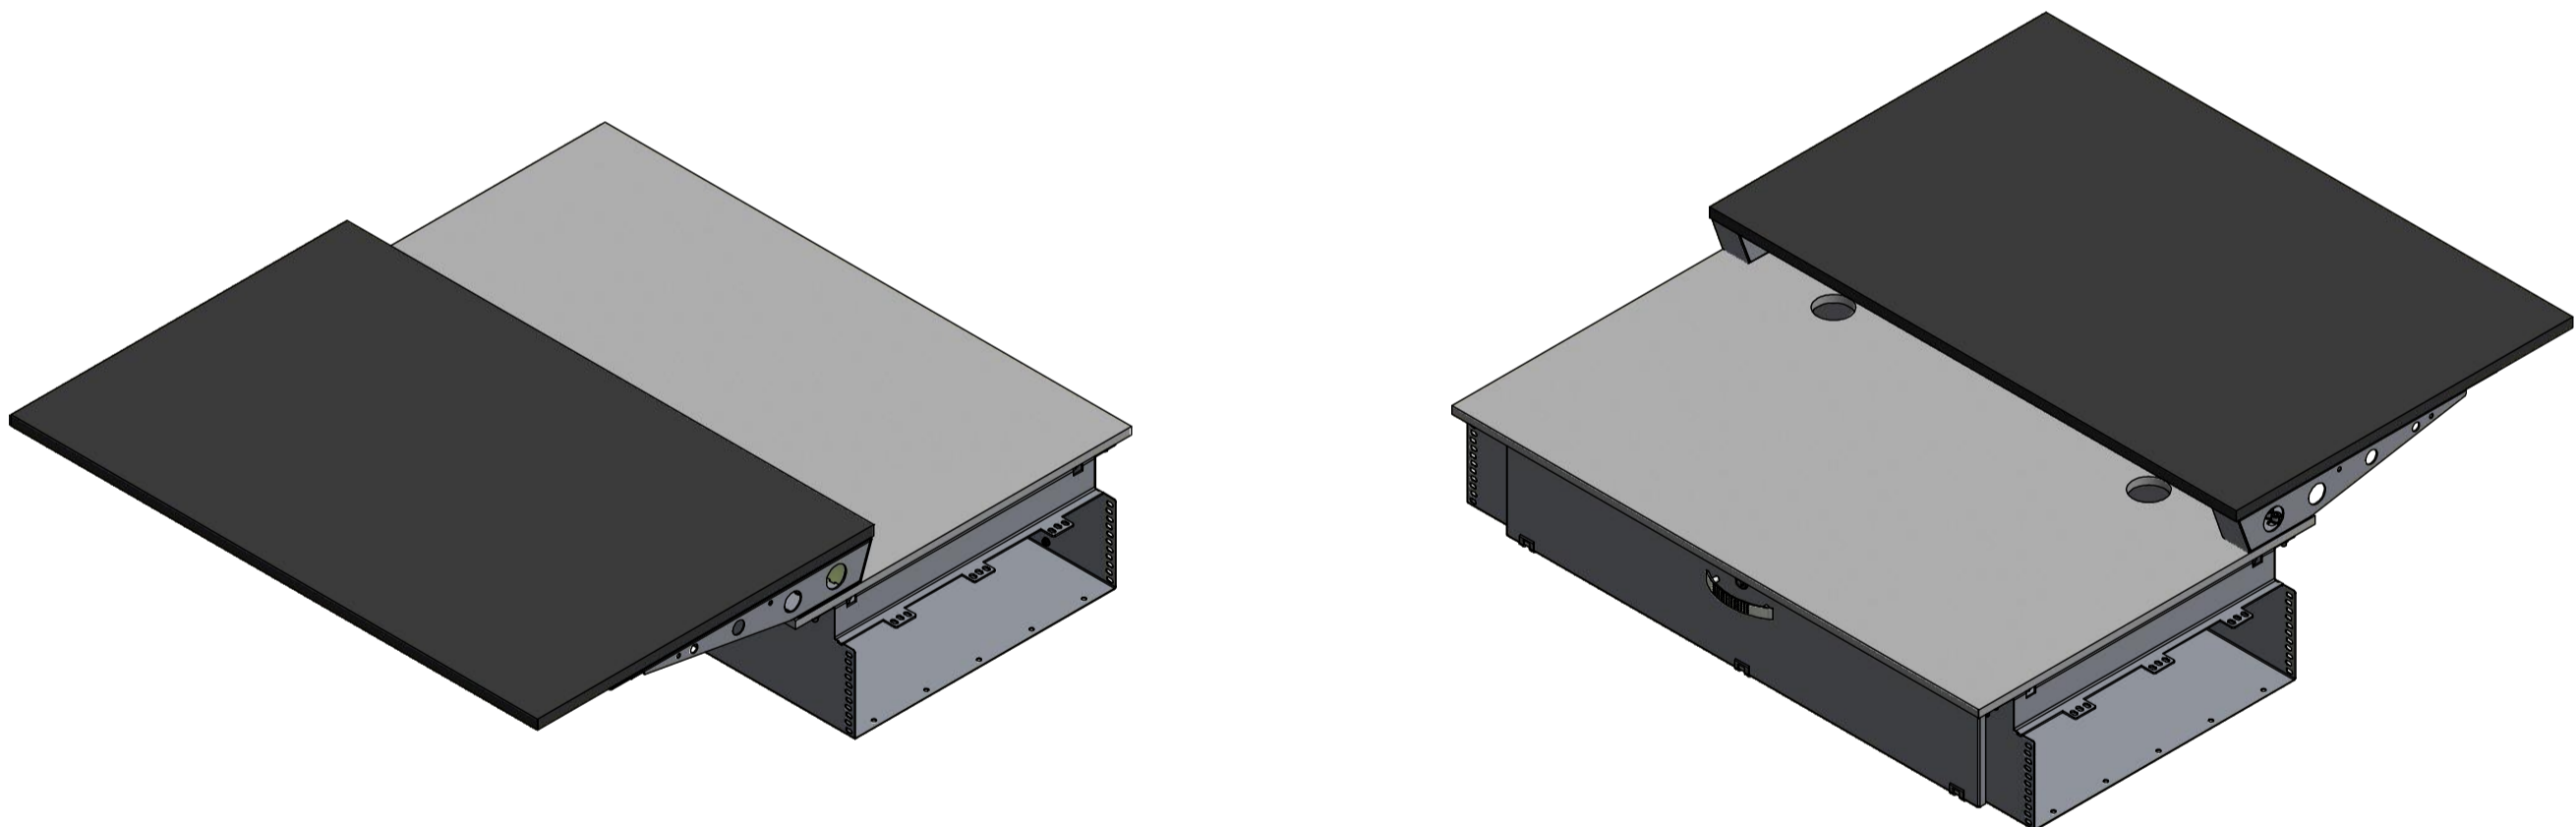

CODICE/CODE: 3000-1C6
 (MODULO CANALA LINEARE 600mm/LINEAR CABLE TRAY MODULE 600mm)
VISTA FRONTE/FRONT VIEW

CODICE/CODE: 3000-1C8
 (MODULO CANALA LINEARE 800mm/LINEAR CABLE TRAY MODULE 800mm)
VISTA ALTO/TOP VIEW

CODICE/CODE: 3000-1C10
 (MODULO CANALA LINEARE 1000mm/LINEAR CABLE TRAY MODULE 1000mm)
VISTA RETRO/REAR VIEW

CODICE/CODE: 3000-1C12
 (MODULO CANALA LINEARE 1200mm/LINEAR CABLE TRAY MODULE 1200mm)
VISTA RETRO/REAR VIEW

CODICE/CODE: 3000-1C6
(MODULO CANALA LINEARE 600mm/
LINEAR CABLE TRAY MODULE 600mm)

CODICE/CODE: 3000-1C8
(MODULO CANALA LINEARE 800mm/
LINEAR CABLE TRAY MODULE 800mm)

CODICE/CODE: 3000-1C10
(MODULO CANALA LINEARE 1000mm/
LINEAR CABLE TRAY MODULE 1000mm)

CODICE/CODE: 3000-1C12
(MODULO CANALA LINEARE 1200mm/
LINEAR CABLE TRAY MODULE 1200mm)

VISTA FRONTE/FRONT VIEW

CODICE/CODE: 3000-1C6
(MODULO CANALA LINEARE 600mm/
LINEAR CABLE TRAY MODULE 600mm)

CODICE/CODE: 3000-1C8
(MODULO CANALA LINEARE 800mm/
LINEAR CABLE TRAY MODULE 800mm)