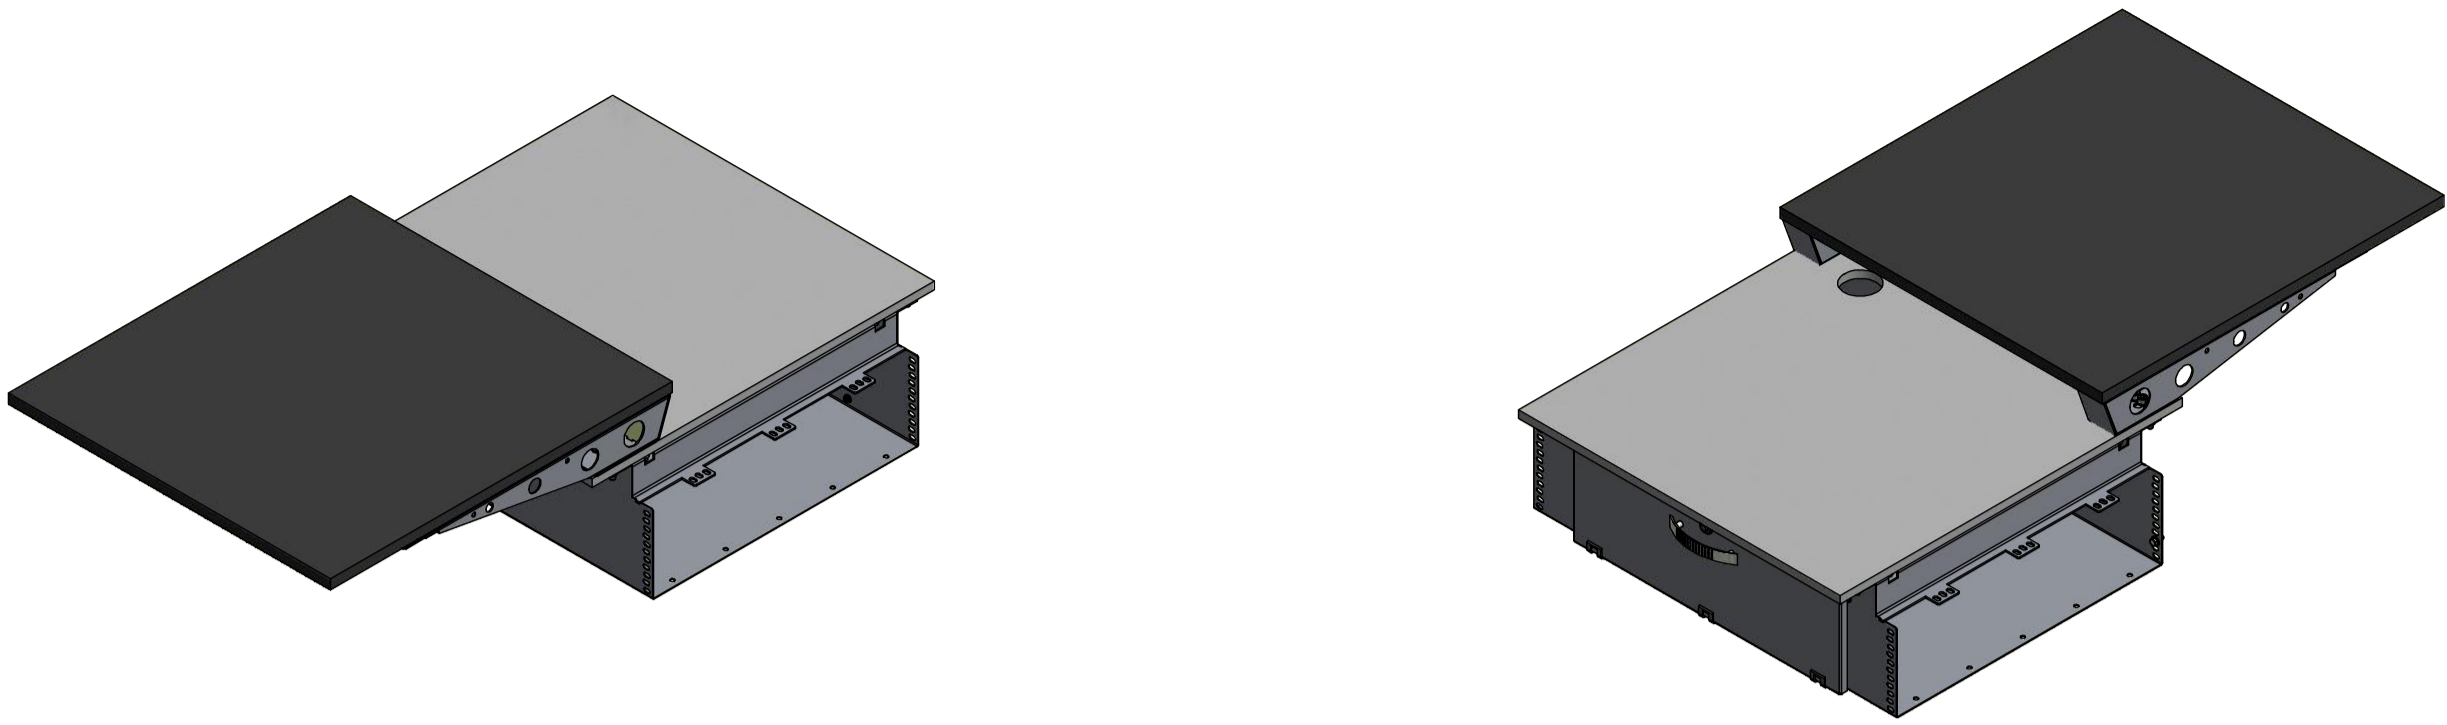

CODICE/CODE: 3000-1C6
 (MODULO CANALA LINEARE 600mm/LINEAR CABLE TRAY MODULE 600mm)
VISTA FRONTE/FRONT VIEW

CODICE/CODE: 3000-1C8
 (MODULO CANALA LINEARE 800mm/LINEAR CABLE TRAY MODULE 800mm)
VISTA ALTO/TOP VIEW

CODICE/CODE: 3000-1C10
 (MODULO CANALA LINEARE 1000mm/LINEAR CABLE TRAY MODULE 1000mm)
VISTA RETRO/REAR VIEW

CODICE/CODE: 3000-1C12
 (MODULO CANALA LINEARE 1200mm/LINEAR CABLE TRAY MODULE 1200mm)
VISTA RETRO/REAR VIEW

CODICE/CODE: 3000-1C6
(MODULO CANALA LINEARE 600mm/
LINEAR CABLE TRAY MODULE 600mm)

CODICE/CODE: 3000-1C8
(MODULO CANALA LINEARE 800mm/
LINEAR CABLE TRAY MODULE 800mm)

CODICE/CODE: 3000-1C10
(MODULO CANALA LINEARE 1000mm/
LINEAR CABLE TRAY MODULE 1000mm)

CODICE/CODE: 3000-1C12
(MODULO CANALA LINEARE 1200mm/
LINEAR CABLE TRAY MODULE 1200mm)

VISTA FRONTE/FRONT VIEW

CODICE/CODE: 3000-1C6
(MODULO CANALA LINEARE 600mm/
LINEAR CABLE TRAY MODULE 600mm)

CODICE/CODE: 3000-1C8
(MODULO CANALA LINEARE 800mm/
LINEAR CABLE TRAY MODULE 800mm)