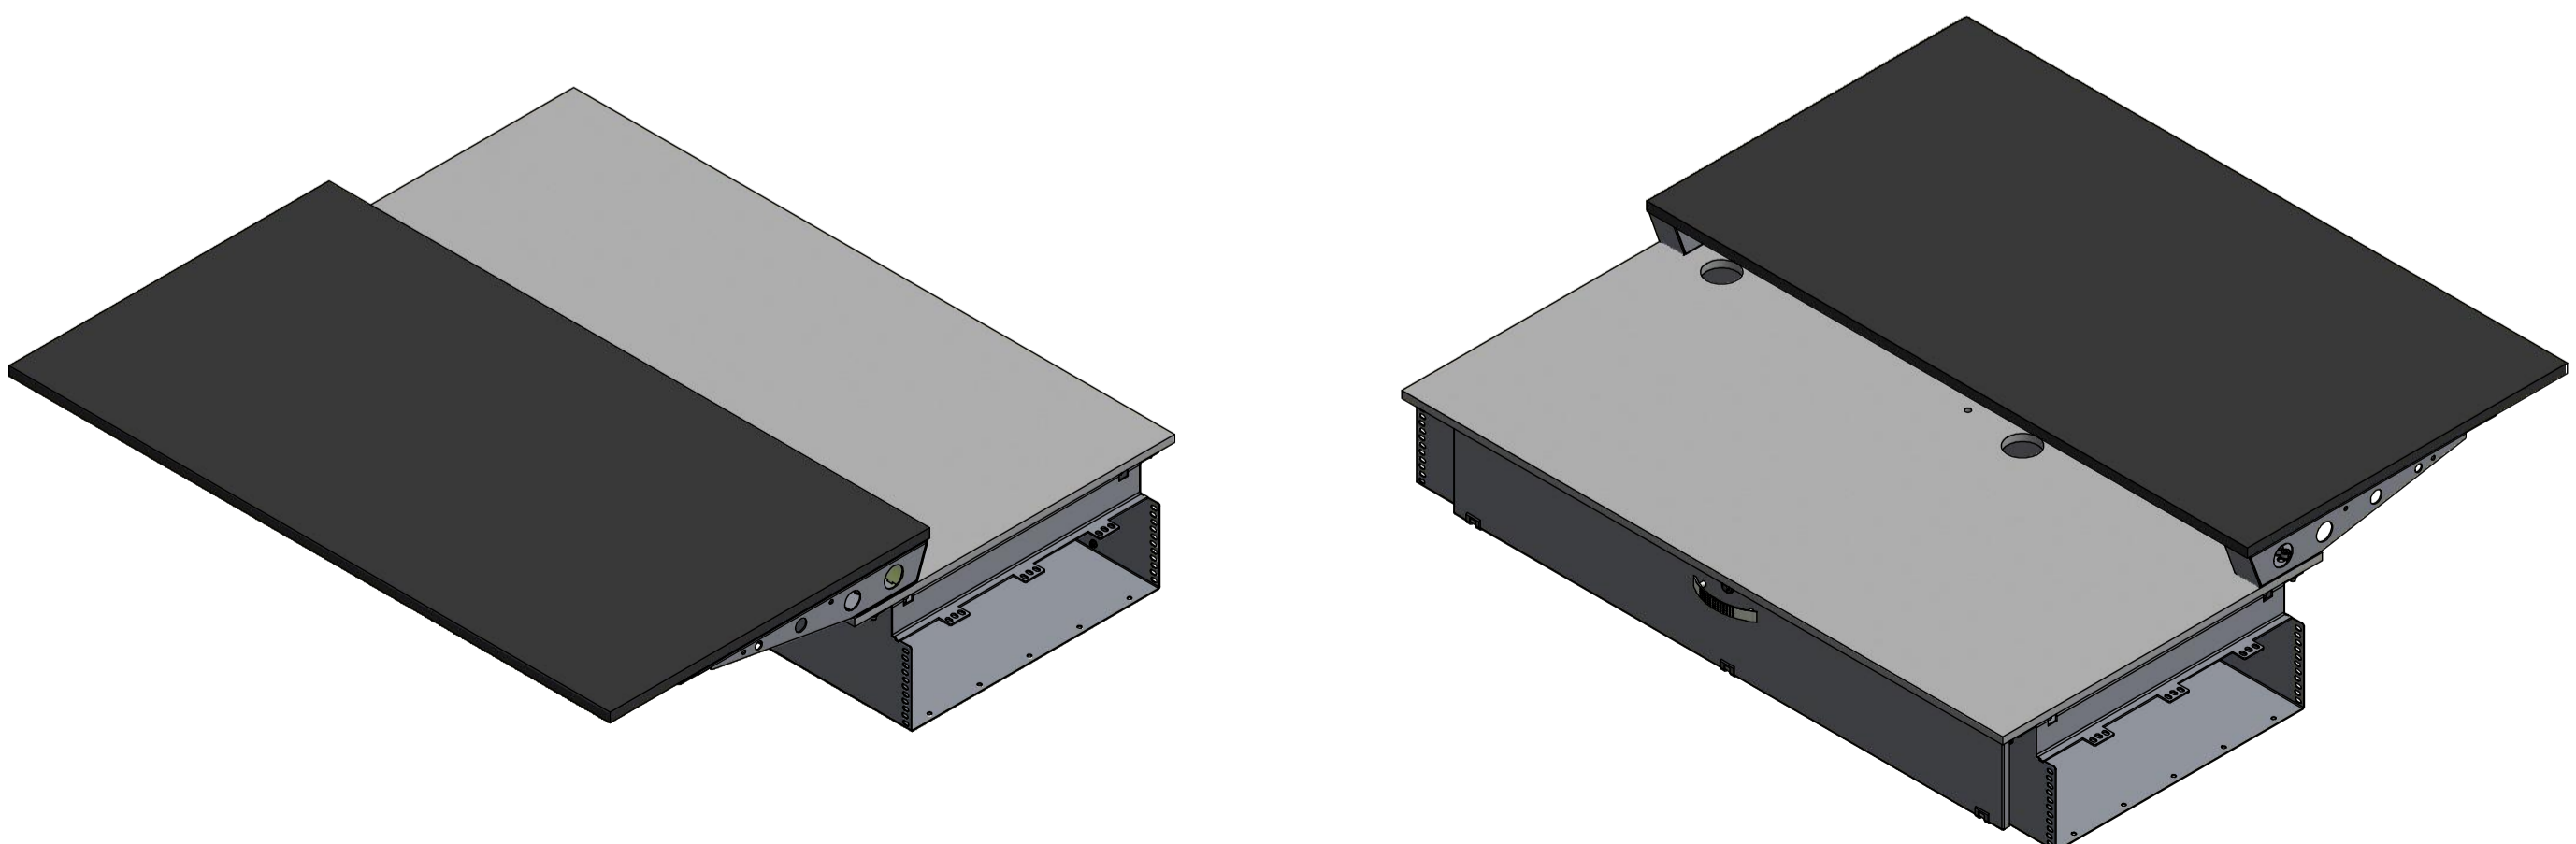

CODICE/CODE: 3000-1C6
 (MODULO CANALA LINEARE 600mm/LINEAR CABLE TRAY MODULE 600mm)
VISTA FRONTE/FRONT VIEW

CODICE/CODE: 3000-1C8
 (MODULO CANALA LINEARE 800mm/LINEAR CABLE TRAY MODULE 800mm)
VISTA ALTO/TOP VIEW

CODICE/CODE: 3000-1C10
 (MODULO CANALA LINEARE 1000mm/LINEAR CABLE TRAY MODULE 1000mm)
VISTA RETRO/REAR VIEW

CODICE/CODE: 3000-1C12
 (MODULO CANALA LINEARE 1200mm/LINEAR CABLE TRAY MODULE 1200mm)
VISTA RETRO/REAR VIEW

CODICE/CODE: 3000-1C6
(MODULO CANALA LINEARE 600mm/
LINEAR CABLE TRAY MODULE 600mm)

CODICE/CODE: 3000-1C8
(MODULO CANALA LINEARE 800mm/
LINEAR CABLE TRAY MODULE 800mm)

CODICE/CODE: 3000-1C10
(MODULO CANALA LINEARE 1000mm/
LINEAR CABLE TRAY MODULE 1000mm)

CODICE/CODE: 3000-1C12
(MODULO CANALA LINEARE 1200mm/
LINEAR CABLE TRAY MODULE 1200mm)

VISTA FRONTE/FRONT VIEW

CODICE/CODE: 3000-1C6
(MODULO CANALA LINEARE 600mm/
LINEAR CABLE TRAY MODULE 600mm)

CODICE/CODE: 3000-1C8
(MODULO CANALA LINEARE 800mm/
LINEAR CABLE TRAY MODULE 800mm)