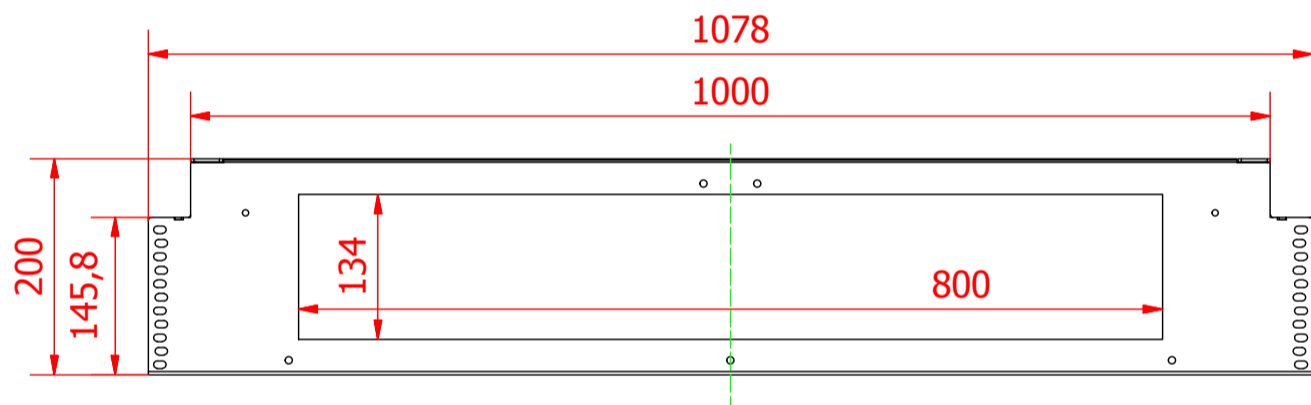

CODICE/CODE: 3000-1C6

(MODULO CANALA LINEARE 600mm/LINEAR CABLE TRAY MODULE 600mm)

CODICE/CODE: 3000-1C8

(MODULO CANALA LINEARE 800mm/LINEAR CABLE TRAY MODULE 800mm)

VISTA RETRO/REAR VIEW

VISTA ALTO/TOP VIEW

CODICE/CODE: 3000-1C10

(MODULO CANALA LINEARE 1000mm/LINEAR CABLE TRAY MODULE 1000mm)

CODICE/CODE: 3000-1C12

(MODULO CANALA LINEARE 1200mm/LINEAR CABLE TRAY MODULE 1200mm)

VISTA RETRO/REAR VIEW

VISTA ALTO/TOP VIEW

VISTA LATO/SIDE VIEW

UNIONE CANALE LINEARI / LINEAR CABLE TRAY UNION

VISTA 3D /3D VIEW

VISTA 3D PANNELLO DI CHIUSURA /3D VIEW CLOSING PANEL

Note/Notes :

- * Vite per top in HPL/Screw for HPL top (spessore/thickness 14 e 18mm).
- ** Vite per top in laminato truciolare/Screw for top with chipboard top (spessore/thickness 25mm)