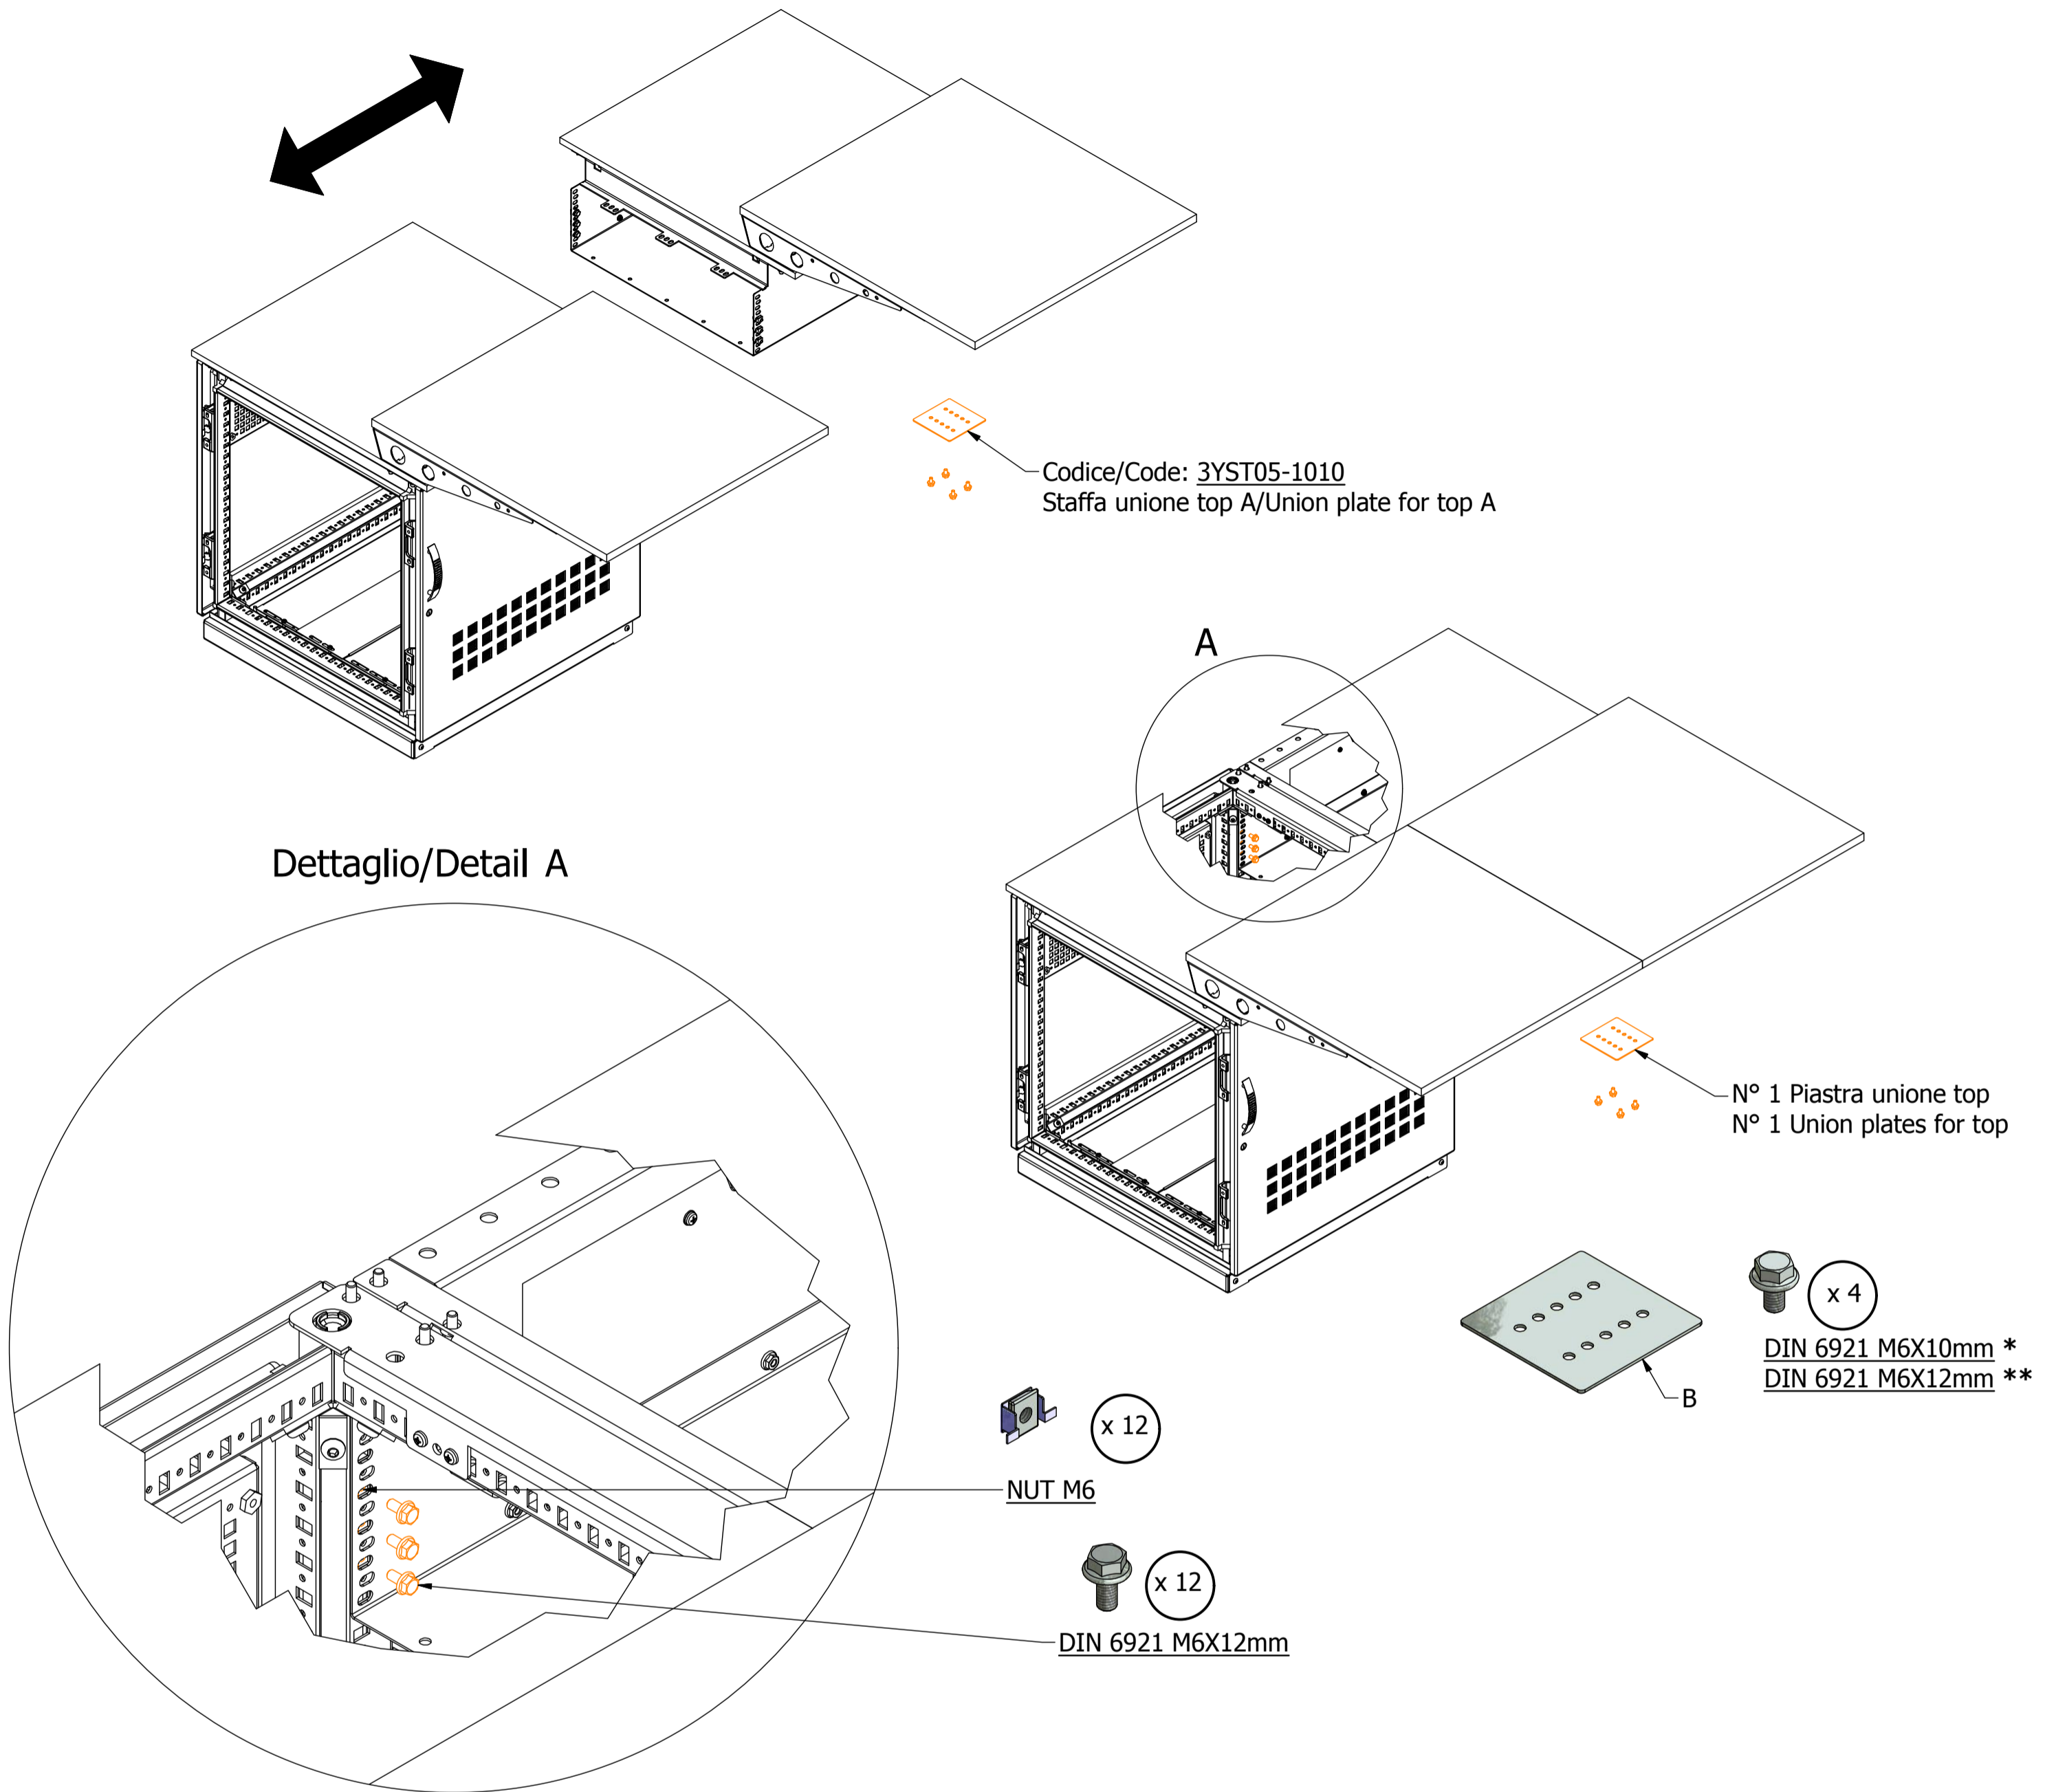

CODICE/CODE: 3000-1C6

(MODULO CANALA LINEARE 600mm/LINEAR CABLE TRAY MODULE 600mm)

CODICE/CODE: 3000-1C8

(MODULO CANALA LINEARE 800mm/LINEAR CABLE TRAY MODULE 800mm)

VISTA RETRO/REAR VIEW

VISTA ALTO/TOP VIEW

CODICE/CODE: 3000-1C10

(MODULO CANALA LINEARE 1000mm/LINEAR CABLE TRAY MODULE 1000mm)

CODICE/CODE: 3000-1C12

(MODULO CANALA LINEARE 1200mm/LINEAR CABLE TRAY MODULE 1200mm)

VISTA RETRO/REAR VIEW

VISTA ALTO/TOP VIEW

VISTA LATO/SIDE VIEW

UNIONE CANALE LINEARI / LINEAR CABLE TRAY UNION

VISTA 3D /3D VIEW

VISTA 3D PANNELLO DI CHIUSURA /3D VIEW CLOSING PANEL

Note/Notes :

- * Vite per top in HPL/Screw for HPL top (spessore/thickness 14 e 18mm).
- ** Vite per top in laminato truciolare/Screw for top with chipboard top (spessore/thickness 25mm)