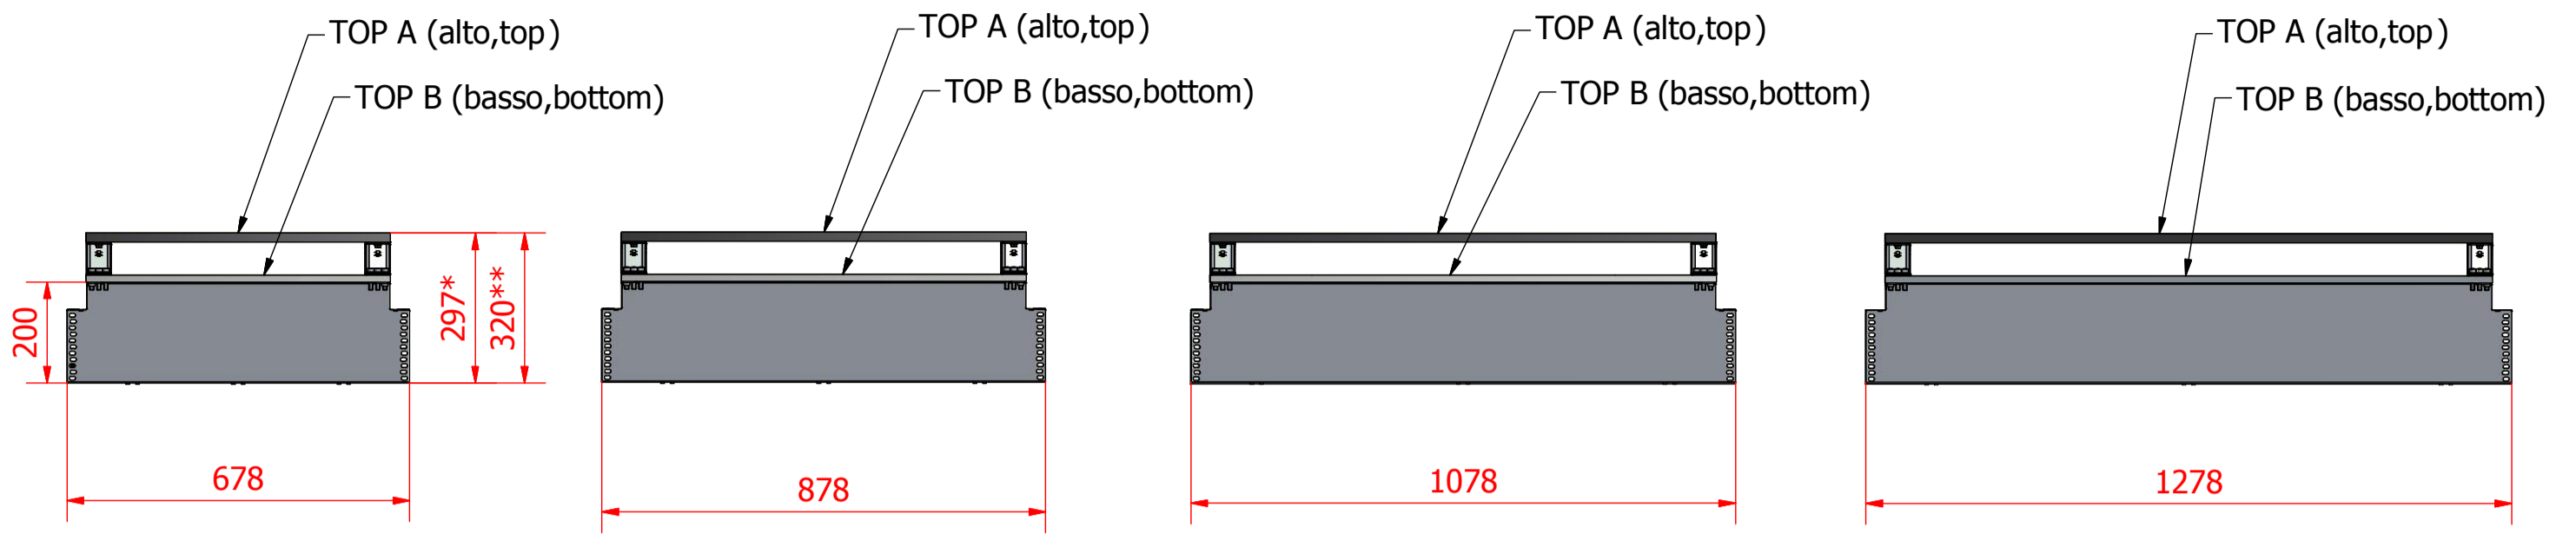

CODICE/CODE: 3000-1C6
 (MODULO CANALA LINEARE 600mm/LINEAR CABLE TRAY MODULE 600mm)
VISTA FRONTE/FRONT VIEW

CODICE/CODE: 3000-1C8
 (MODULO CANALA LINEARE 800mm/LINEAR CABLE TRAY MODULE 800mm)
VISTA ALTO/TOP VIEW

CODICE/CODE: 3000-1C10
 (MODULO CANALA LINEARE 1000mm/LINEAR CABLE TRAY MODULE 1000mm)
VISTA RETRO/REAR VIEW

CODICE/CODE: 3000-1C12
 (MODULO CANALA LINEARE 1200mm/LINEAR CABLE TRAY MODULE 1200mm)
VISTA RETRO/REAR VIEW

CODICE/CODE: 3000-1C6
(MODULO CANALA LINEARE 600mm/
LINEAR CABLE TRAY MODULE 600mm)

CODICE/CODE: 3000-1C8
(MODULO CANALA LINEARE 800mm/
LINEAR CABLE TRAY MODULE 800mm)

CODICE/CODE: 3000-1C10
(MODULO CANALA LINEARE 1000mm/
LINEAR CABLE TRAY MODULE 1000mm)

CODICE/CODE: 3000-1C12
(MODULO CANALA LINEARE 1200mm/
LINEAR CABLE TRAY MODULE 1200mm)

VISTA FRONTE/FRONT VIEW

CODICE/CODE: 3000-1C6
(MODULO CANALA LINEARE 600mm/
LINEAR CABLE TRAY MODULE 600mm)

CODICE/CODE: 3000-1C8
(MODULO CANALA LINEARE 800mm/
LINEAR CABLE TRAY MODULE 800mm)