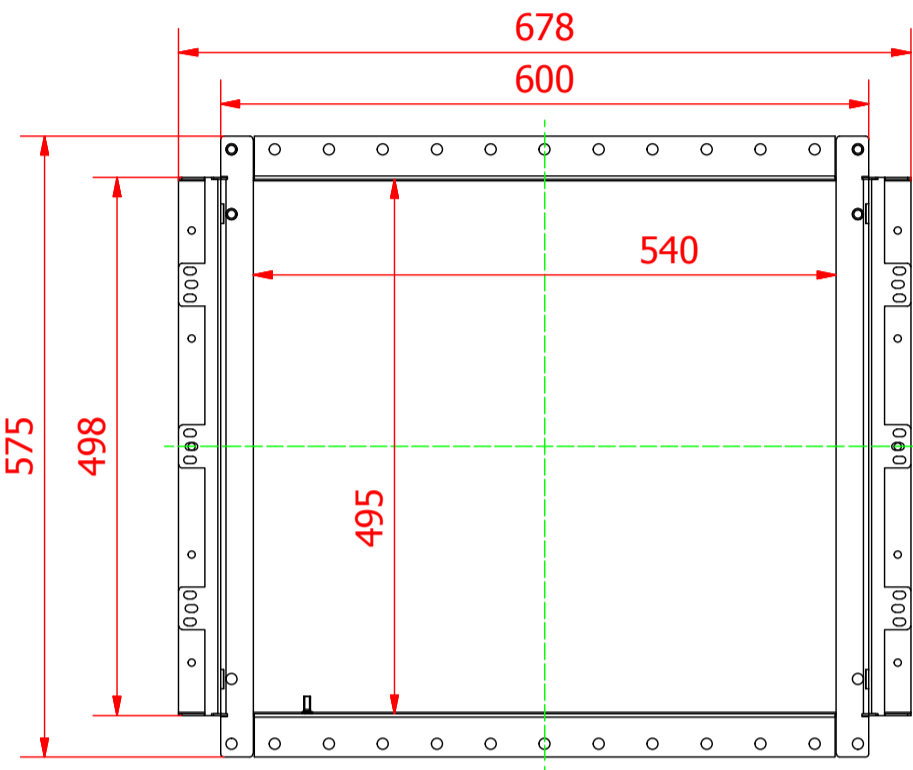

Note/Notes :

- * Quota con top in HPL/quote with HPL top (spessore/thickness 14-18mm).
- ** Quota con top in laminato truciolare/quote with chipboard top (spessore/thickness 25-30mm)

STRUTTURA INTERNA / INTERNAL CASE

CODICE/CODE: 3000-1C6

(MODULO CANALA LINEARE 600mm/LINEAR CABLE TRAY MODULE 600mm)

CODICE/CODE: 3000-1C8

(MODULO CANALA LINEARE 800mm/LINEAR CABLE TRAY MODULE 800mm)

VISTA RETRO/REAR VIEW

VISTA ALTO/TOP VIEW

CODICE/CODE: 3000-1C10

(MODULO CANALA LINEARE 1000mm/LINEAR CABLE TRAY MODULE 1000mm)

CODICE/CODE: 3000-1C12

(MODULO CANALA LINEARE 1200mm/LINEAR CABLE TRAY MODULE 1200mm)

VISTA RETRO/REAR VIEW

VISTA ALTO/TOP VIEW

VISTA LATO/SIDE VIEW

UNIONE CANALE LINEARI / LINEAR CABLE TRAY UNION

VISTA 3D /3D VIEW

VISTA 3D PANNELLO DI CHIUSURA /3D VIEW CLOSING PANEL

Note/Notes :

- * Vite per top in HPL/Screw for HPL top (spessore/thickness 14 e 18mm).
- ** Vite per top in laminato truciolare/Screw for top with chipboard top (spessore/thickness 25mm)