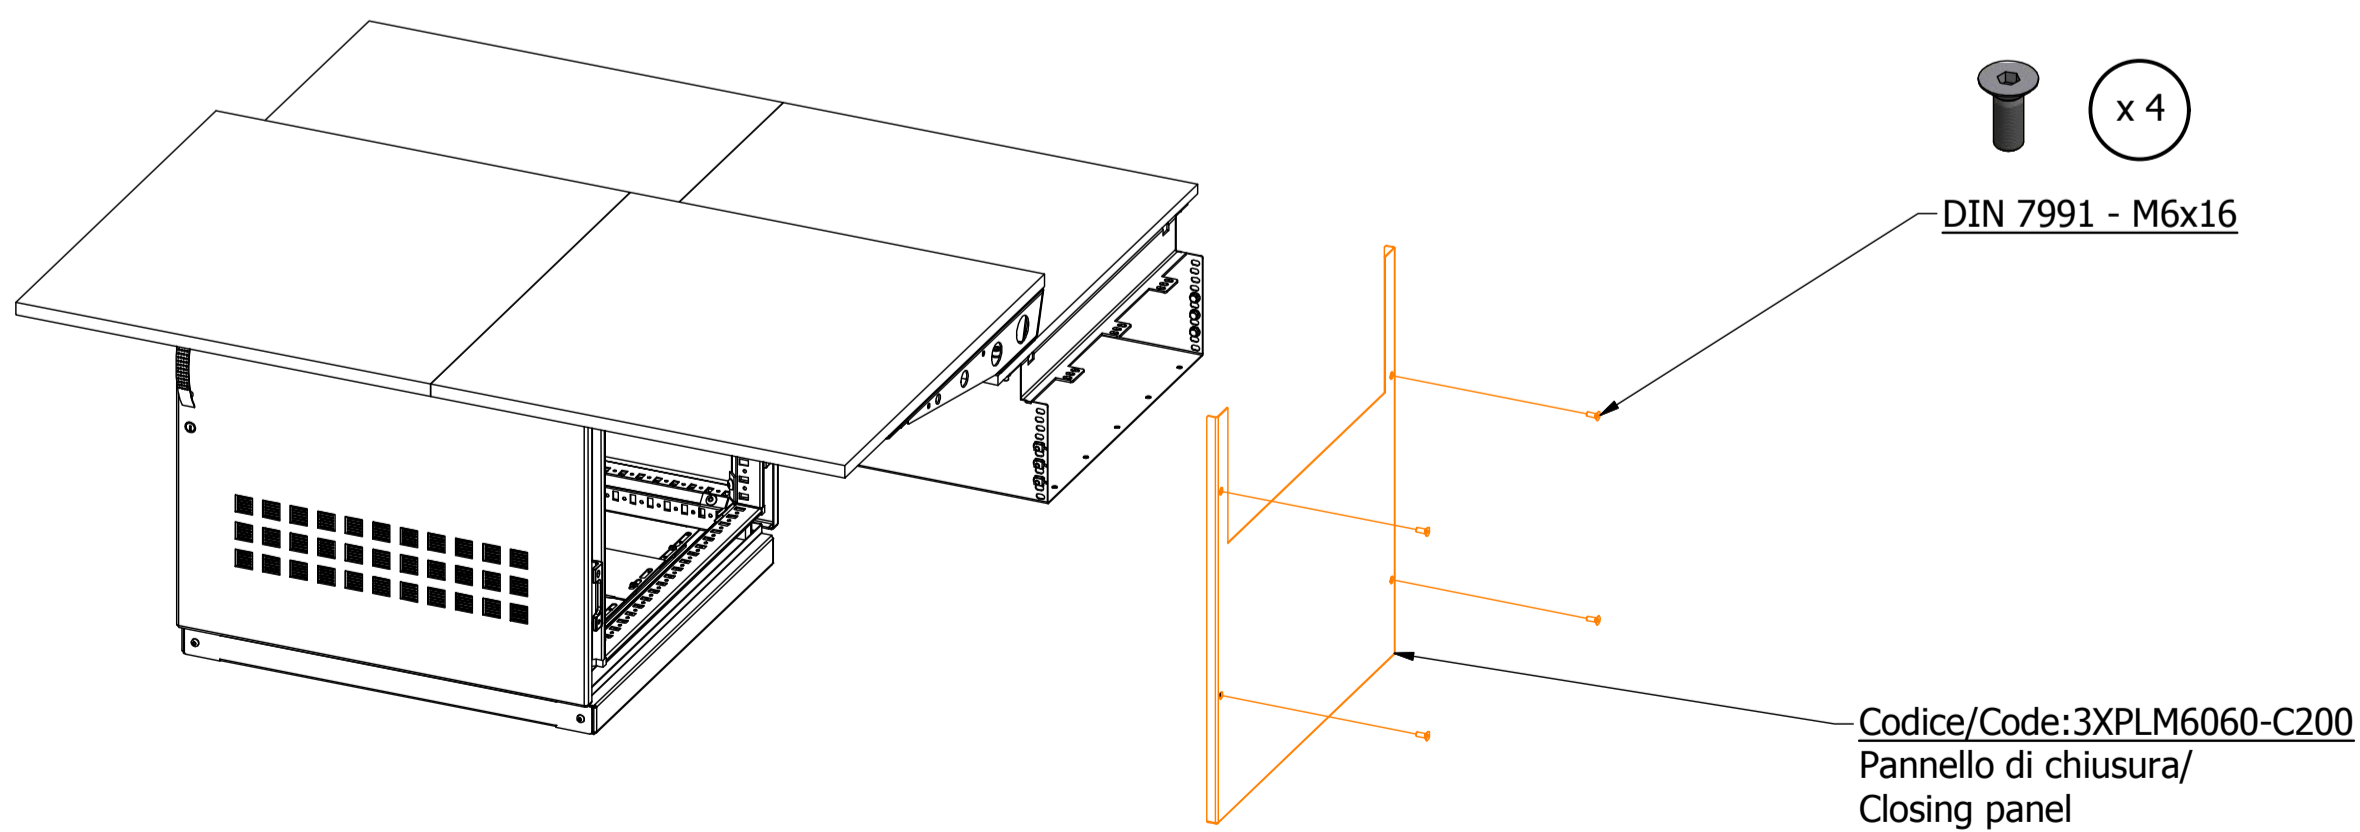

CODICE/CODE: 3000-1C10

(MODULO CANALA LINEARE 1000mm/LINEAR CABLE TRAY MODULE 1000mm)

CODICE/CODE: 3000-1C12

(MODULO CANALA LINEARE 1200mm/LINEAR CABLE TRAY MODULE 1200mm)

VISTA RETRO/REAR VIEW

VISTA ALTO/TOP VIEW

VISTA LATO/SIDE VIEW

UNIONE CANALE LINEARI / LINEAR CABLE TRAY UNION

VISTA 3D /3D VIEW

VISTA 3D PANNELLO DI CHIUSURA /3D VIEW CLOSING PANEL

Note/Notes :

- * Vite per top in HPL/Screw for HPL top (spessore/thickness 14 e 18mm).
- ** Vite per top in laminato truciolare/Screw for top with chipboard top (spessore/thickness 25mm)