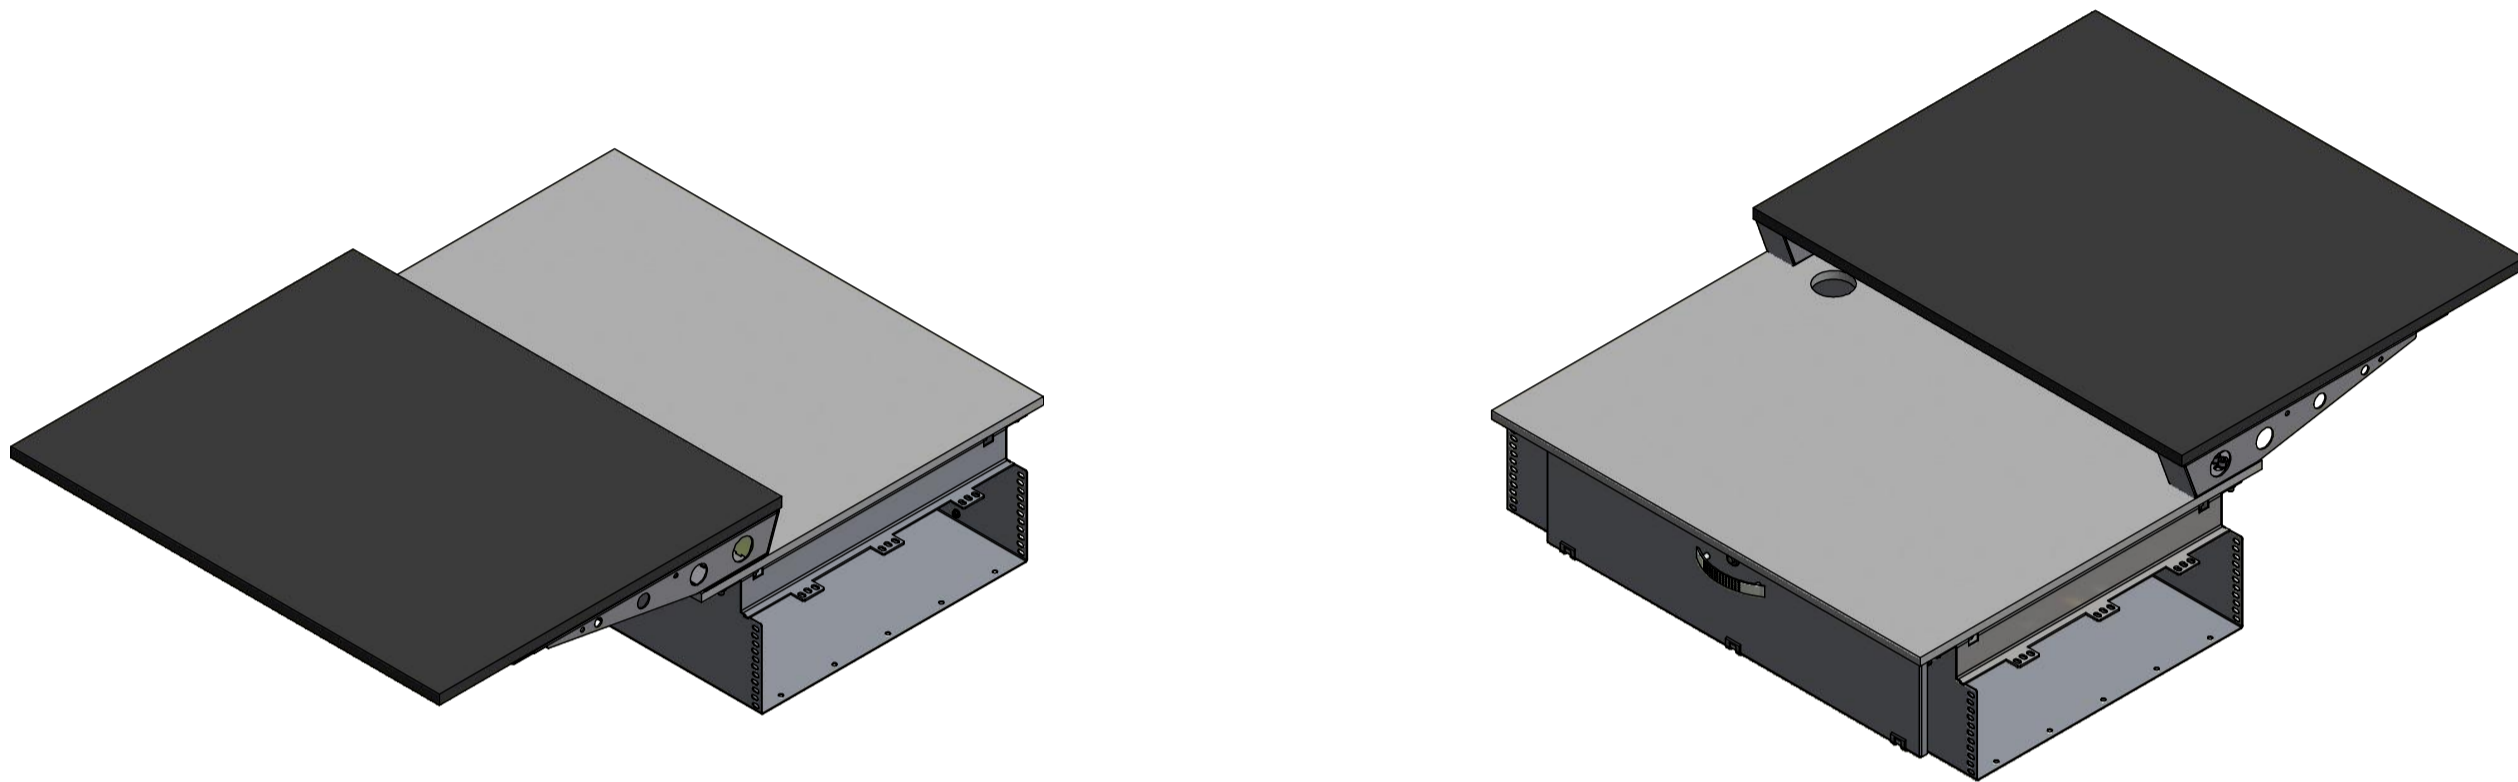

CODICE/CODE: 3000-1C6
 (MODULO CANALA LINEARE 600mm/LINEAR CABLE TRAY MODULE 600mm)
VISTA FRONTE/FRONT VIEW

CODICE/CODE: 3000-1C8
 (MODULO CANALA LINEARE 800mm/LINEAR CABLE TRAY MODULE 800mm)
VISTA ALTO/TOP VIEW

CODICE/CODE: 3000-1C10
 (MODULO CANALA LINEARE 1000mm/LINEAR CABLE TRAY MODULE 1000mm)
VISTA RETRO/REAR VIEW

CODICE/CODE: 3000-1C12
 (MODULO CANALA LINEARE 1200mm/LINEAR CABLE TRAY MODULE 1200mm)
VISTA RETRO/REAR VIEW

CODICE/CODE: 3000-1C6
(MODULO CANALA LINEARE 600mm/
LINEAR CABLE TRAY MODULE 600mm)

CODICE/CODE: 3000-1C8
(MODULO CANALA LINEARE 800mm/
LINEAR CABLE TRAY MODULE 800mm)

CODICE/CODE: 3000-1C10
(MODULO CANALA LINEARE 1000mm/
LINEAR CABLE TRAY MODULE 1000mm)

CODICE/CODE: 3000-1C12
(MODULO CANALA LINEARE 1200mm/
LINEAR CABLE TRAY MODULE 1200mm)

VISTA FRONTE/FRONT VIEW

CODICE/CODE: 3000-1C6
(MODULO CANALA LINEARE 600mm/
LINEAR CABLE TRAY MODULE 600mm)

CODICE/CODE: 3000-1C8
(MODULO CANALA LINEARE 800mm/
LINEAR CABLE TRAY MODULE 800mm)